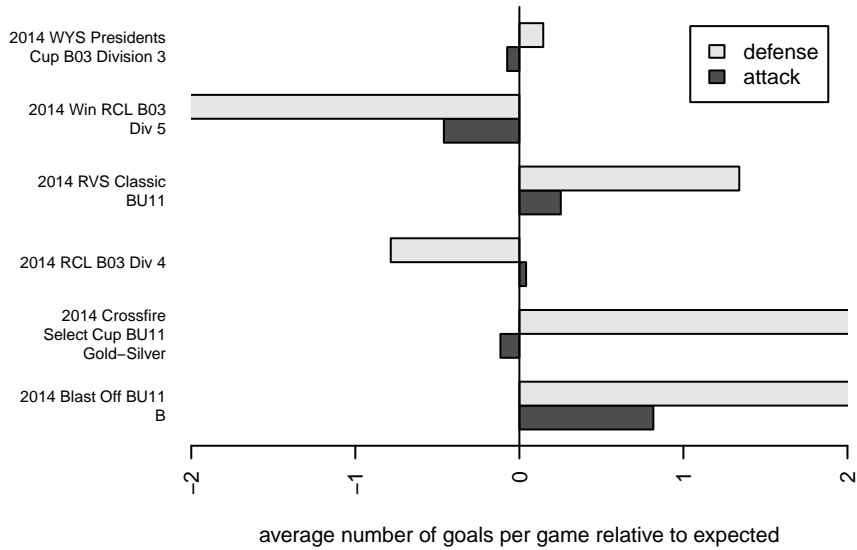

Performance relative to 13 month average