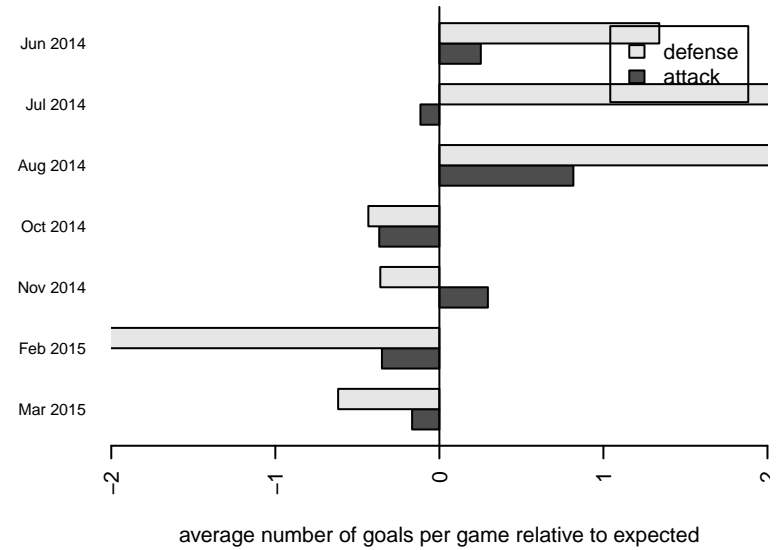

Performance relative to 13 month average