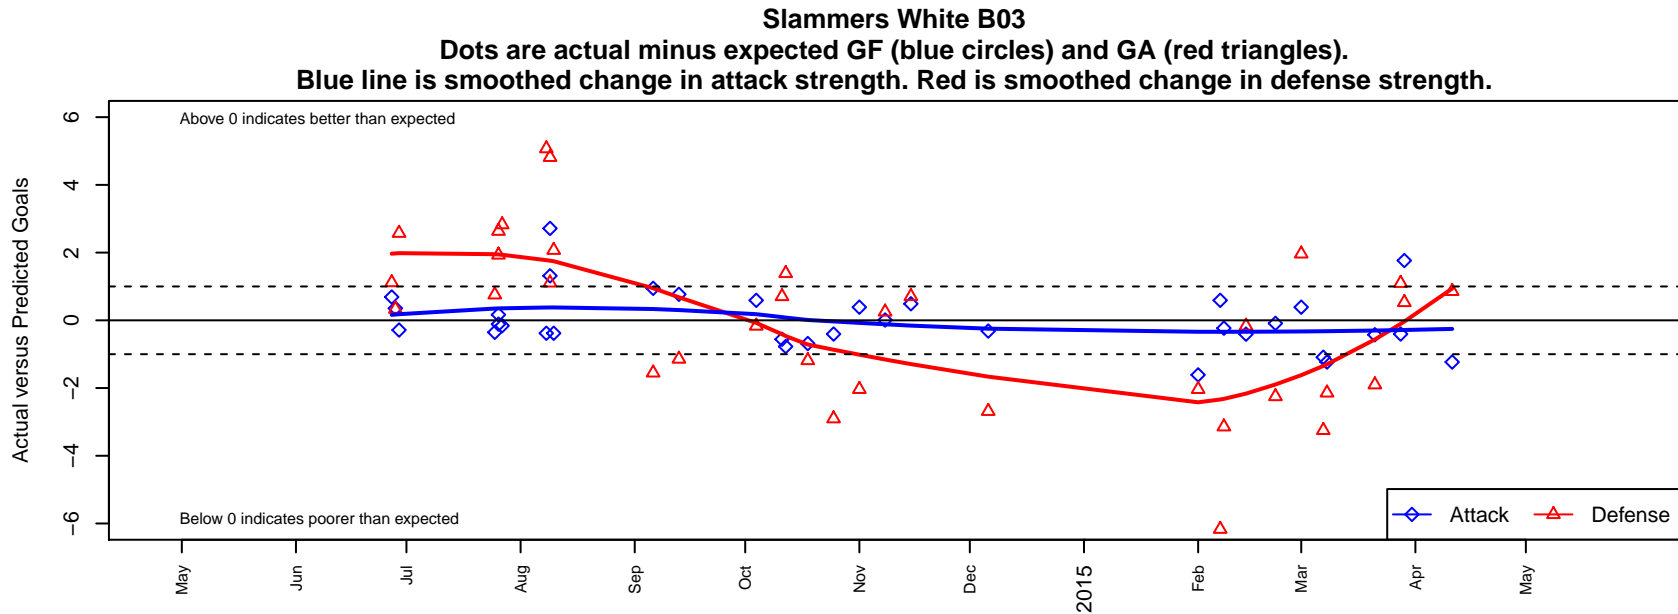

Slammers White B03

Rainier Valley Slammers
 Auburn, WA
 B03 total strength=-61
 attack=0.06 defense=0.04
 fall league = RCL B03 Div 4
 spr league = Win RCL B03 Div 5

alt names used:
 RVS B03 White
 RVS B03 White
 RV Slammers – B03 White
 RVS Slammers B03 White
 RVS Slammers B03 White
 RVS Slammers B03 White

Venues played:
 2014 RVS Classic BU11
 2014 Crossfire Select Cup BU11 Gold-Silver
 2014 Blast Off BU11 B
 2014 RCL B03 Div 4
 2014 Win RCL B03 Div 5
 2014 WYS Presidents Cup B03 Division 3

**attack and defense variance (black dot)
relative to other teams
and top 10 in region**