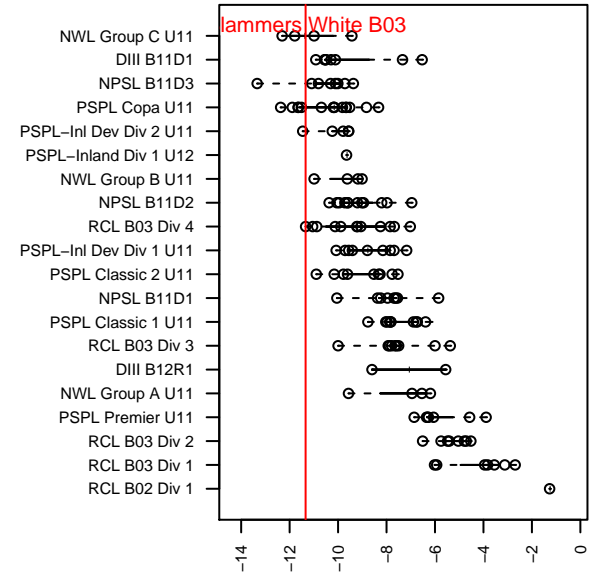

**attack and defense rating
relative to others at age
and all opponents in last 13 months**